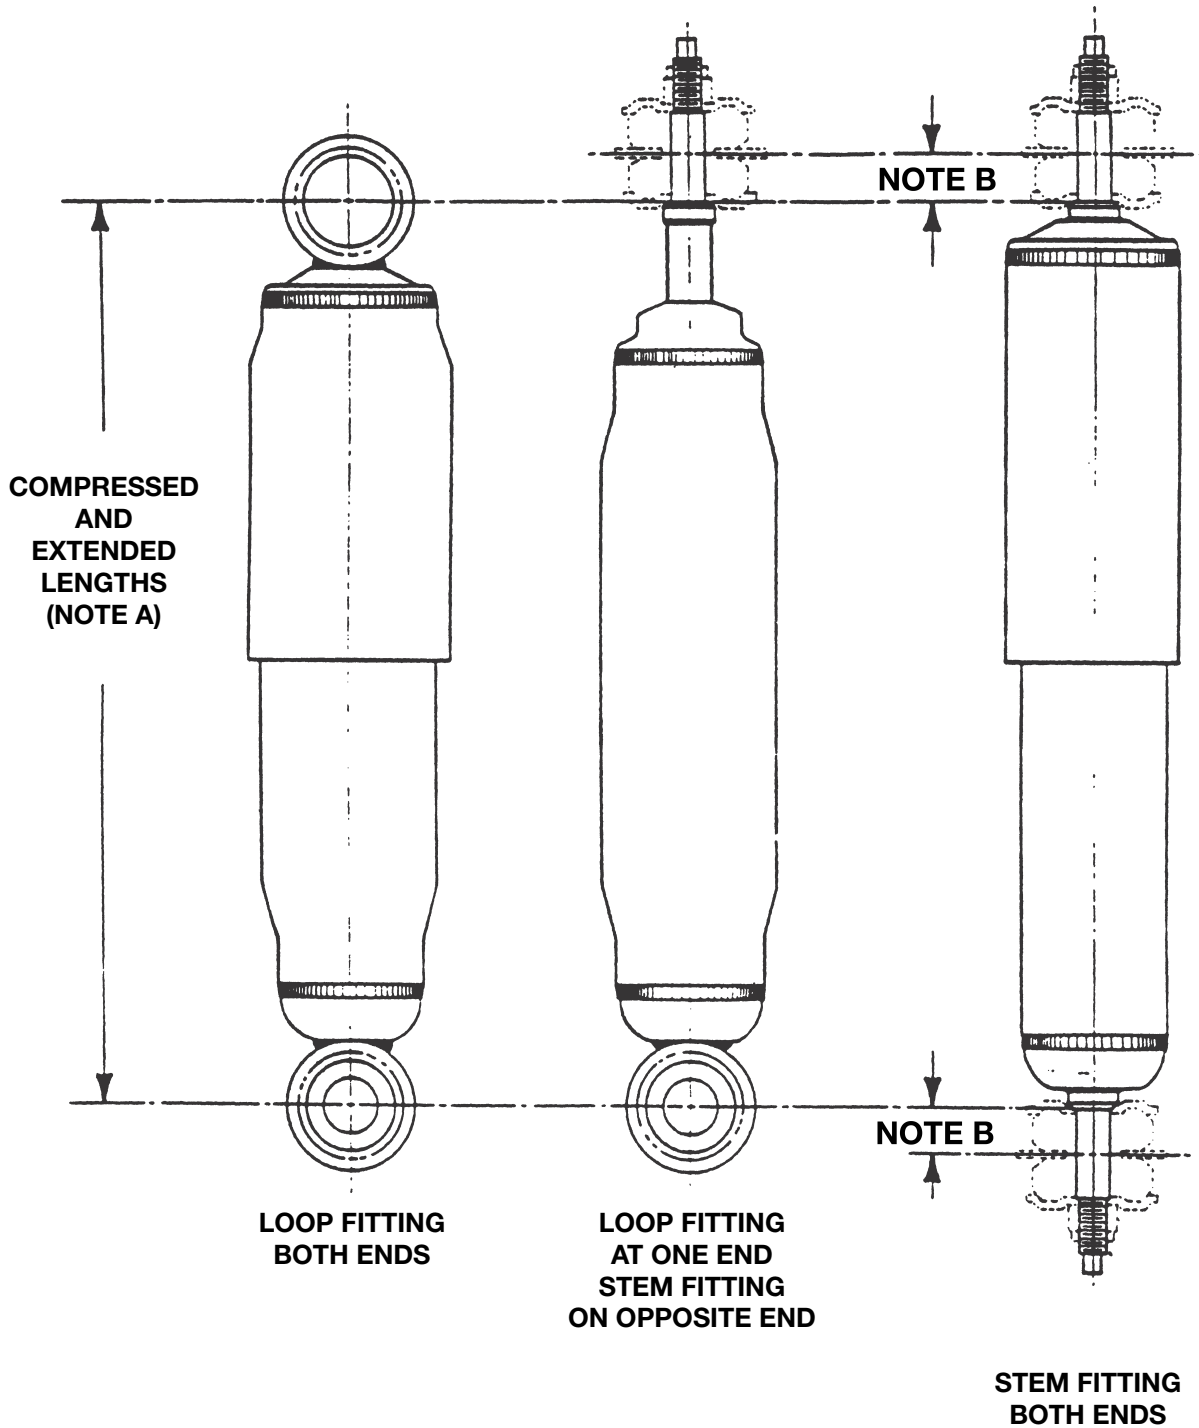

STR - STRAIGHT TUBE

NOTE A:

Compressed and extended lengths listed are taken from the center of loops and/or from the stem shoulders.

NOTE B:

When measuring from the brackets on a vehicle, allow 5/8" for each standard stem end and allow 7/8" for each large stem end.